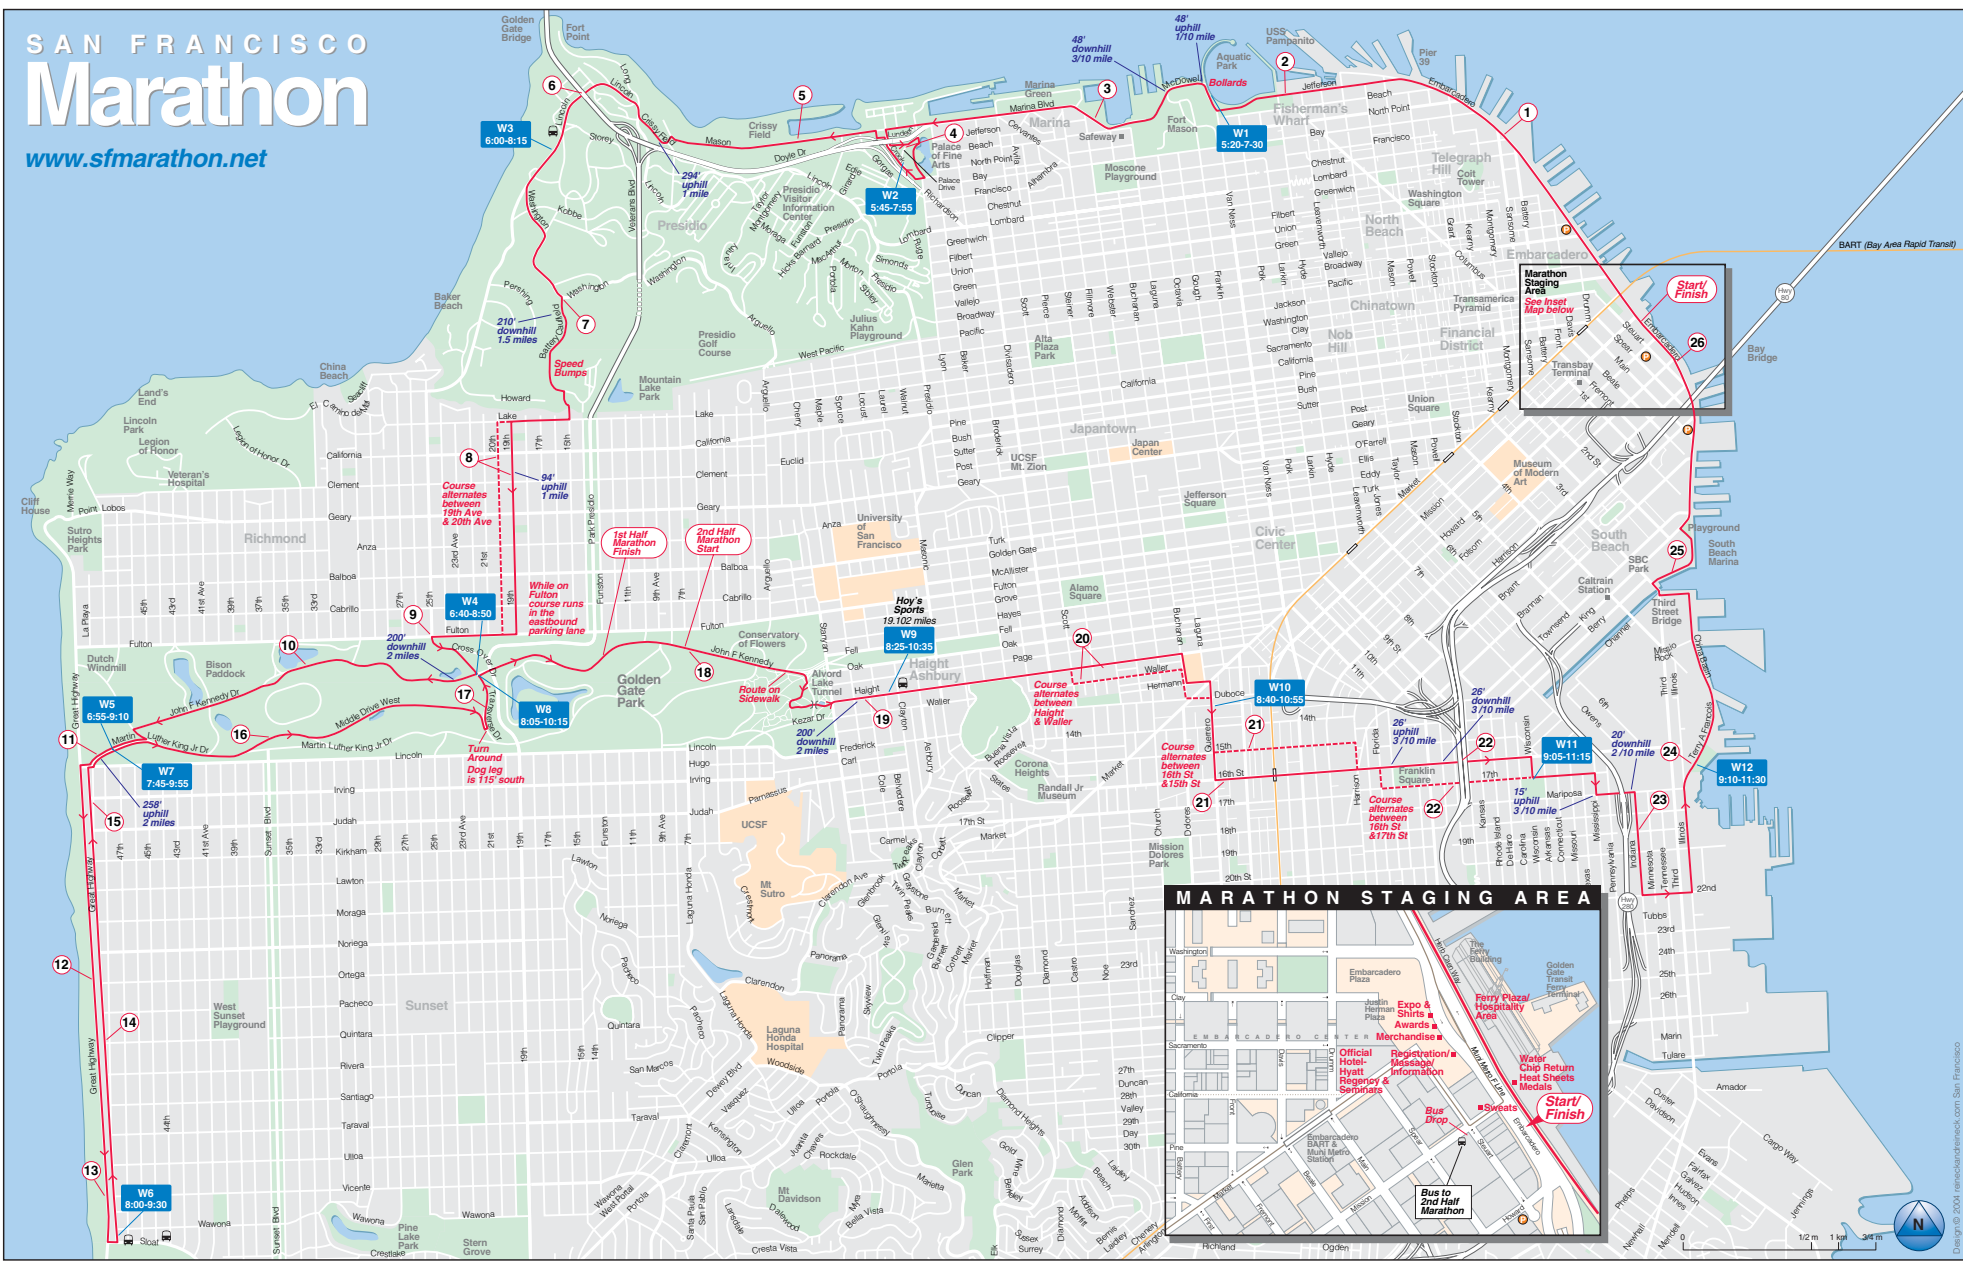

SAN FRANCISCO Marathon

www.sfmarathon.net

W3
6:00-6:15

W2
5:45-7:55

W1
5:20-7:30

W4
6:40-8:50

W9
8:25-10:35

W10
8:40-10:55

W5
6:55-9:10

W6
6:05-10:15

W7
7:45-9:55

W11
9:05-11:15

W12
9:10-11:30

W6
8:00-9:30

Marathon Staging Area
See inset map below

MARATHON STAGING AREA

Registration & Massages Information

Official Hyatt Regency & Seaside

Water Chip Return Heat Sheets Medals

Start/Finish

Bus Drop

2nd Half Marathon