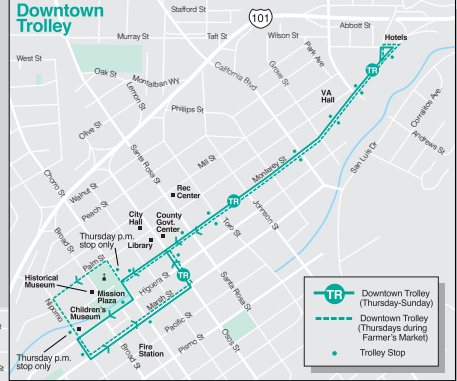

TRANSIT MAP

- 1 Broad, Johnson/Highland
- 2 S. Higuera/Suburban
- 3 Broad, Johnson/Marigold
- 4 Madonna/Laguna Lake/Cal Poly
- 5 Cal Poly/Laguna Lake/Madonna
- 6a Cal Poly/Highland
- 6b Cal Poly/Downtown
- 7 Higuera/Laguna Lake/Madonna
- 8 Broad/Orcutt/Johnson
- TR Downtown Trolley
- T Transfer Zone
- ▲ Time Point Bus Stop
- Bus Stop

For RTA transfer information call: 541-2228