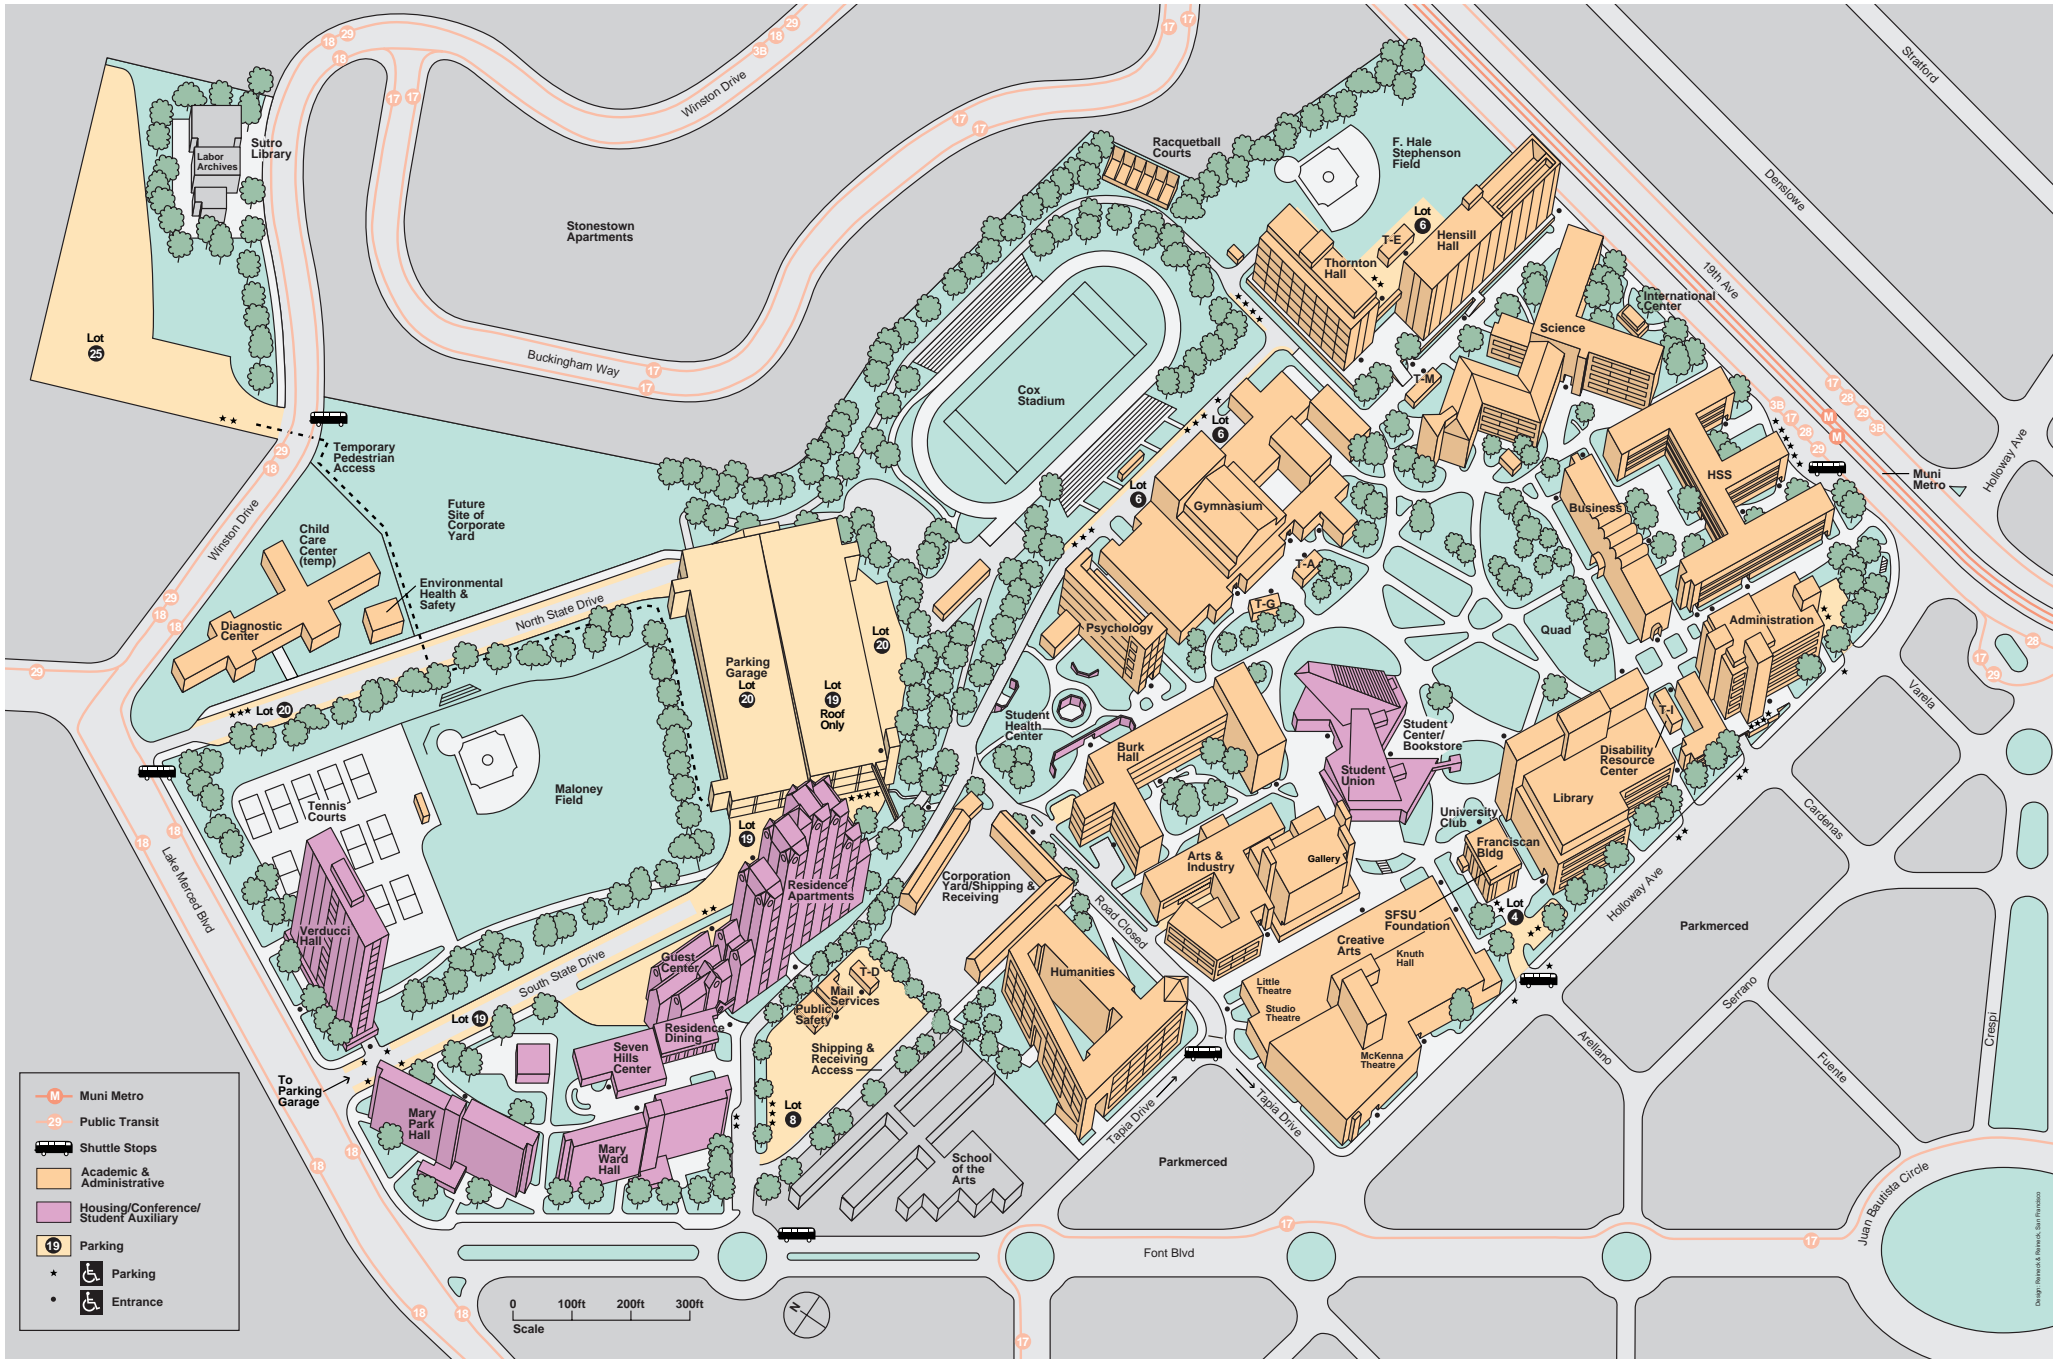

# San Francisco State University

- Muni Metro
- Public Transit
- Shuttle Stops
- Academic & Administrative
- Housing/Conference/Student Auxiliary
- Parking
- Parking
- Entrance

0 100ft 200ft 300ft  
Scale