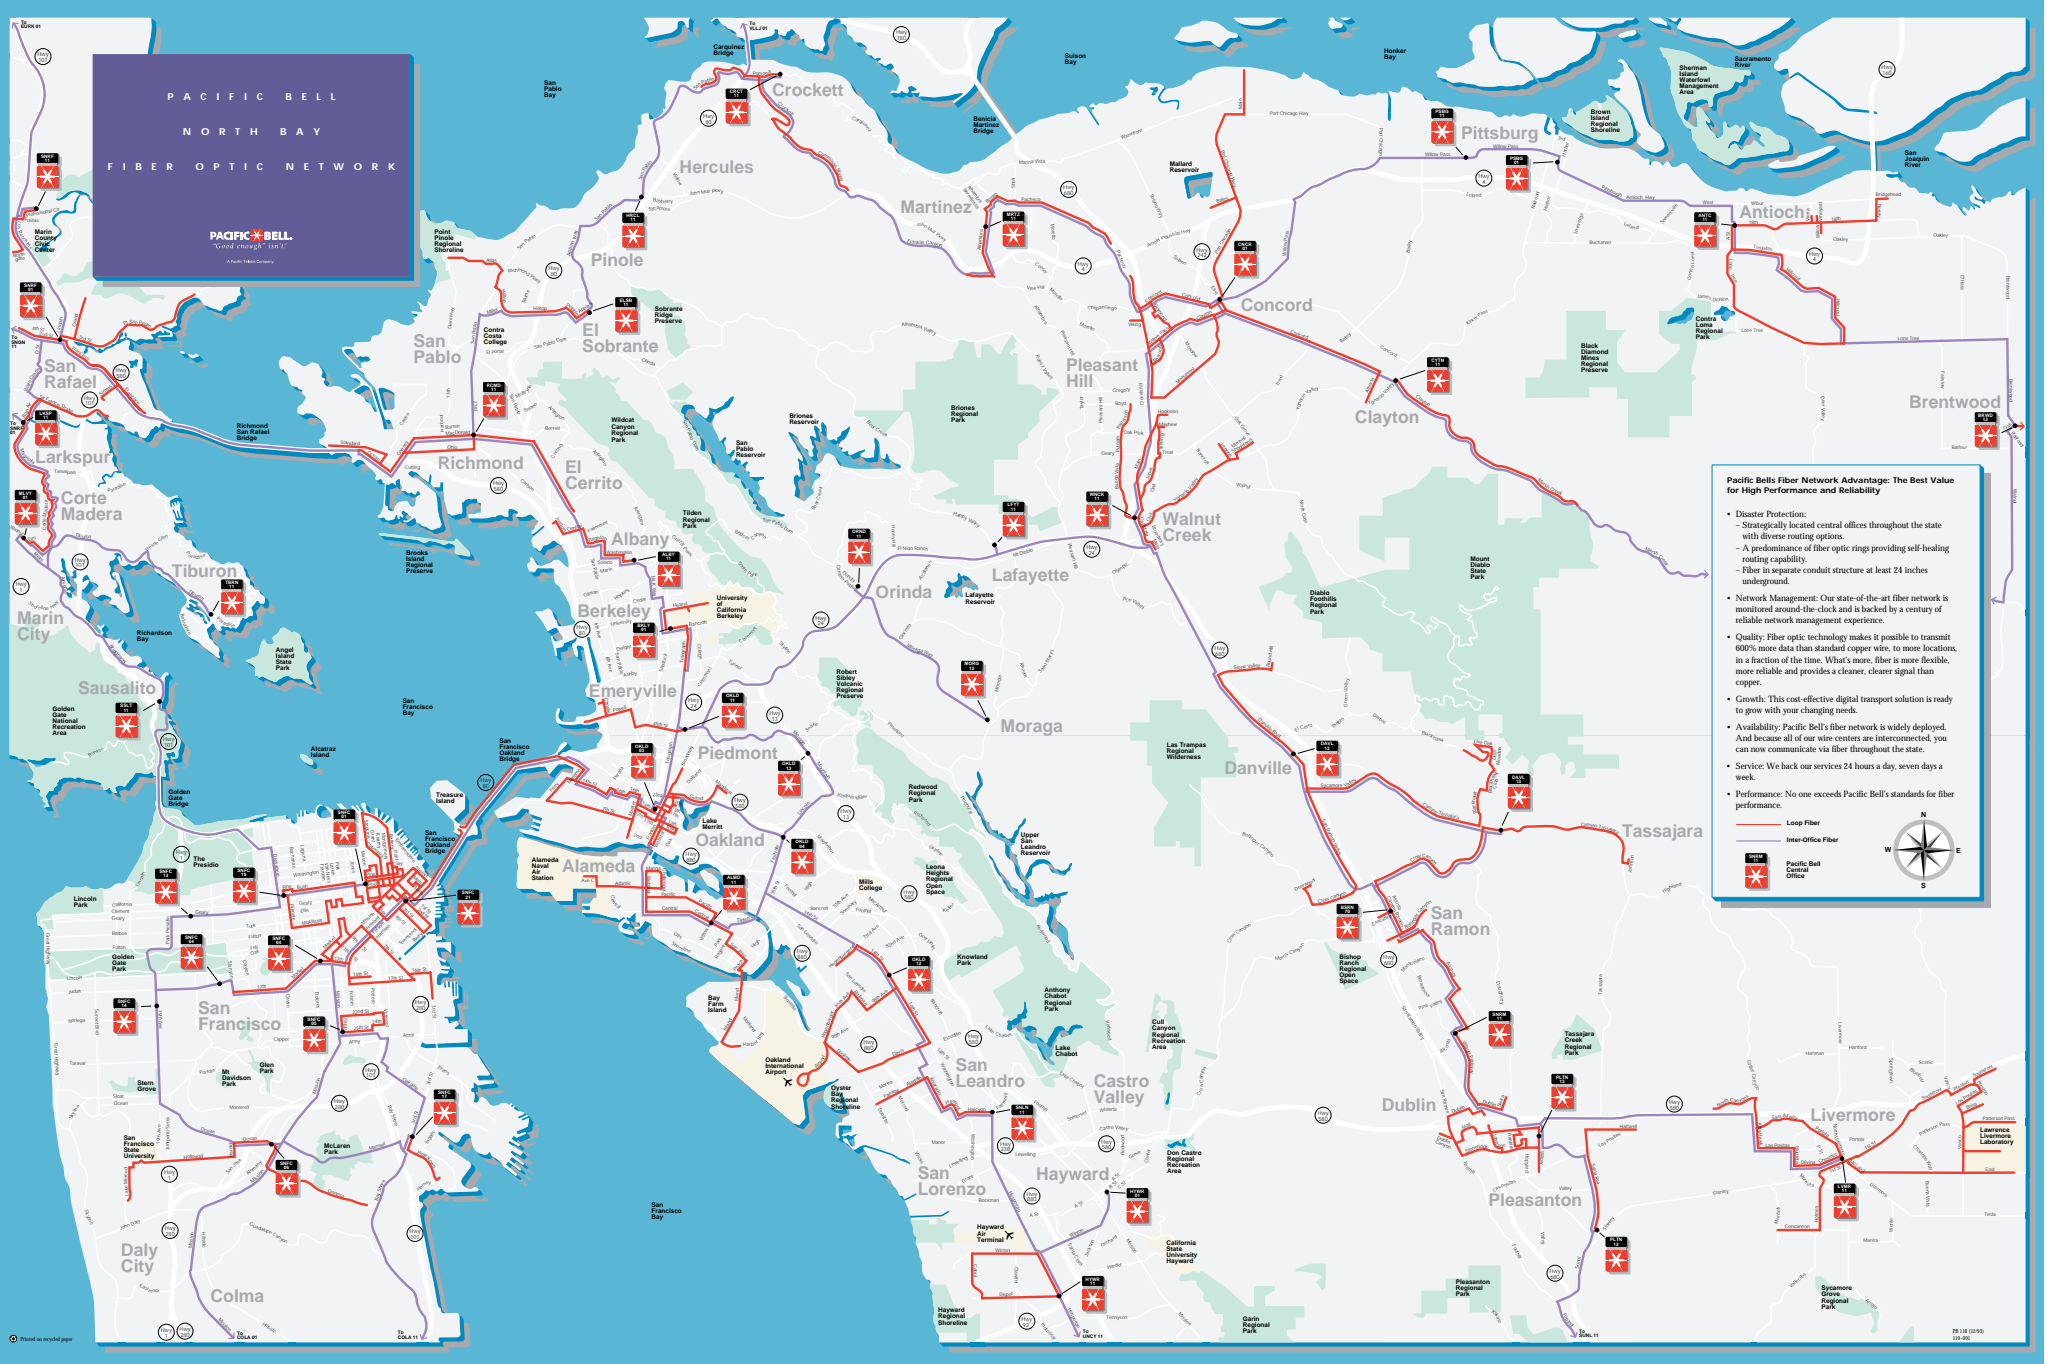

PACIFIC BELL
NORTH BAY
FIBER OPTIC NETWORK

© 2014 Pacific Bell

Pacific Bells Fiber Network Advantage: The Best Value for High Performance and Reliability

- Disaster Protection:**
 - Strategically located central offices throughout the state with diverse routing options.
 - A predominance of fiber optic rings providing self-healing routing capability.
 - Fiber in separate conduit structure at least 24 inches underground.
- Network Management:** Our state-of-the-art fiber network is monitored around-the-clock and is backed by a century of reliable network management experience.
- Quality:** Fiber optic technology makes it possible to transmit 800% more data than standard copper wire, to more locations, in a fraction of the time. What's more, fiber is more flexible, more reliable and provides a clearer, clearer signal than copper.
- Growth:** This cost-effective digital transport solution is ready to grow with your changing needs.
- Availability:** Pacific Bell's fiber network is widely deployed. And because all of our wire centers are interconnected, you can now communicate via fiber throughout the state.
- Service:** We back our services 24 hours a day, seven days a week.
- Performance:** No one exceeds Pacific Bell's standards for fiber performance.